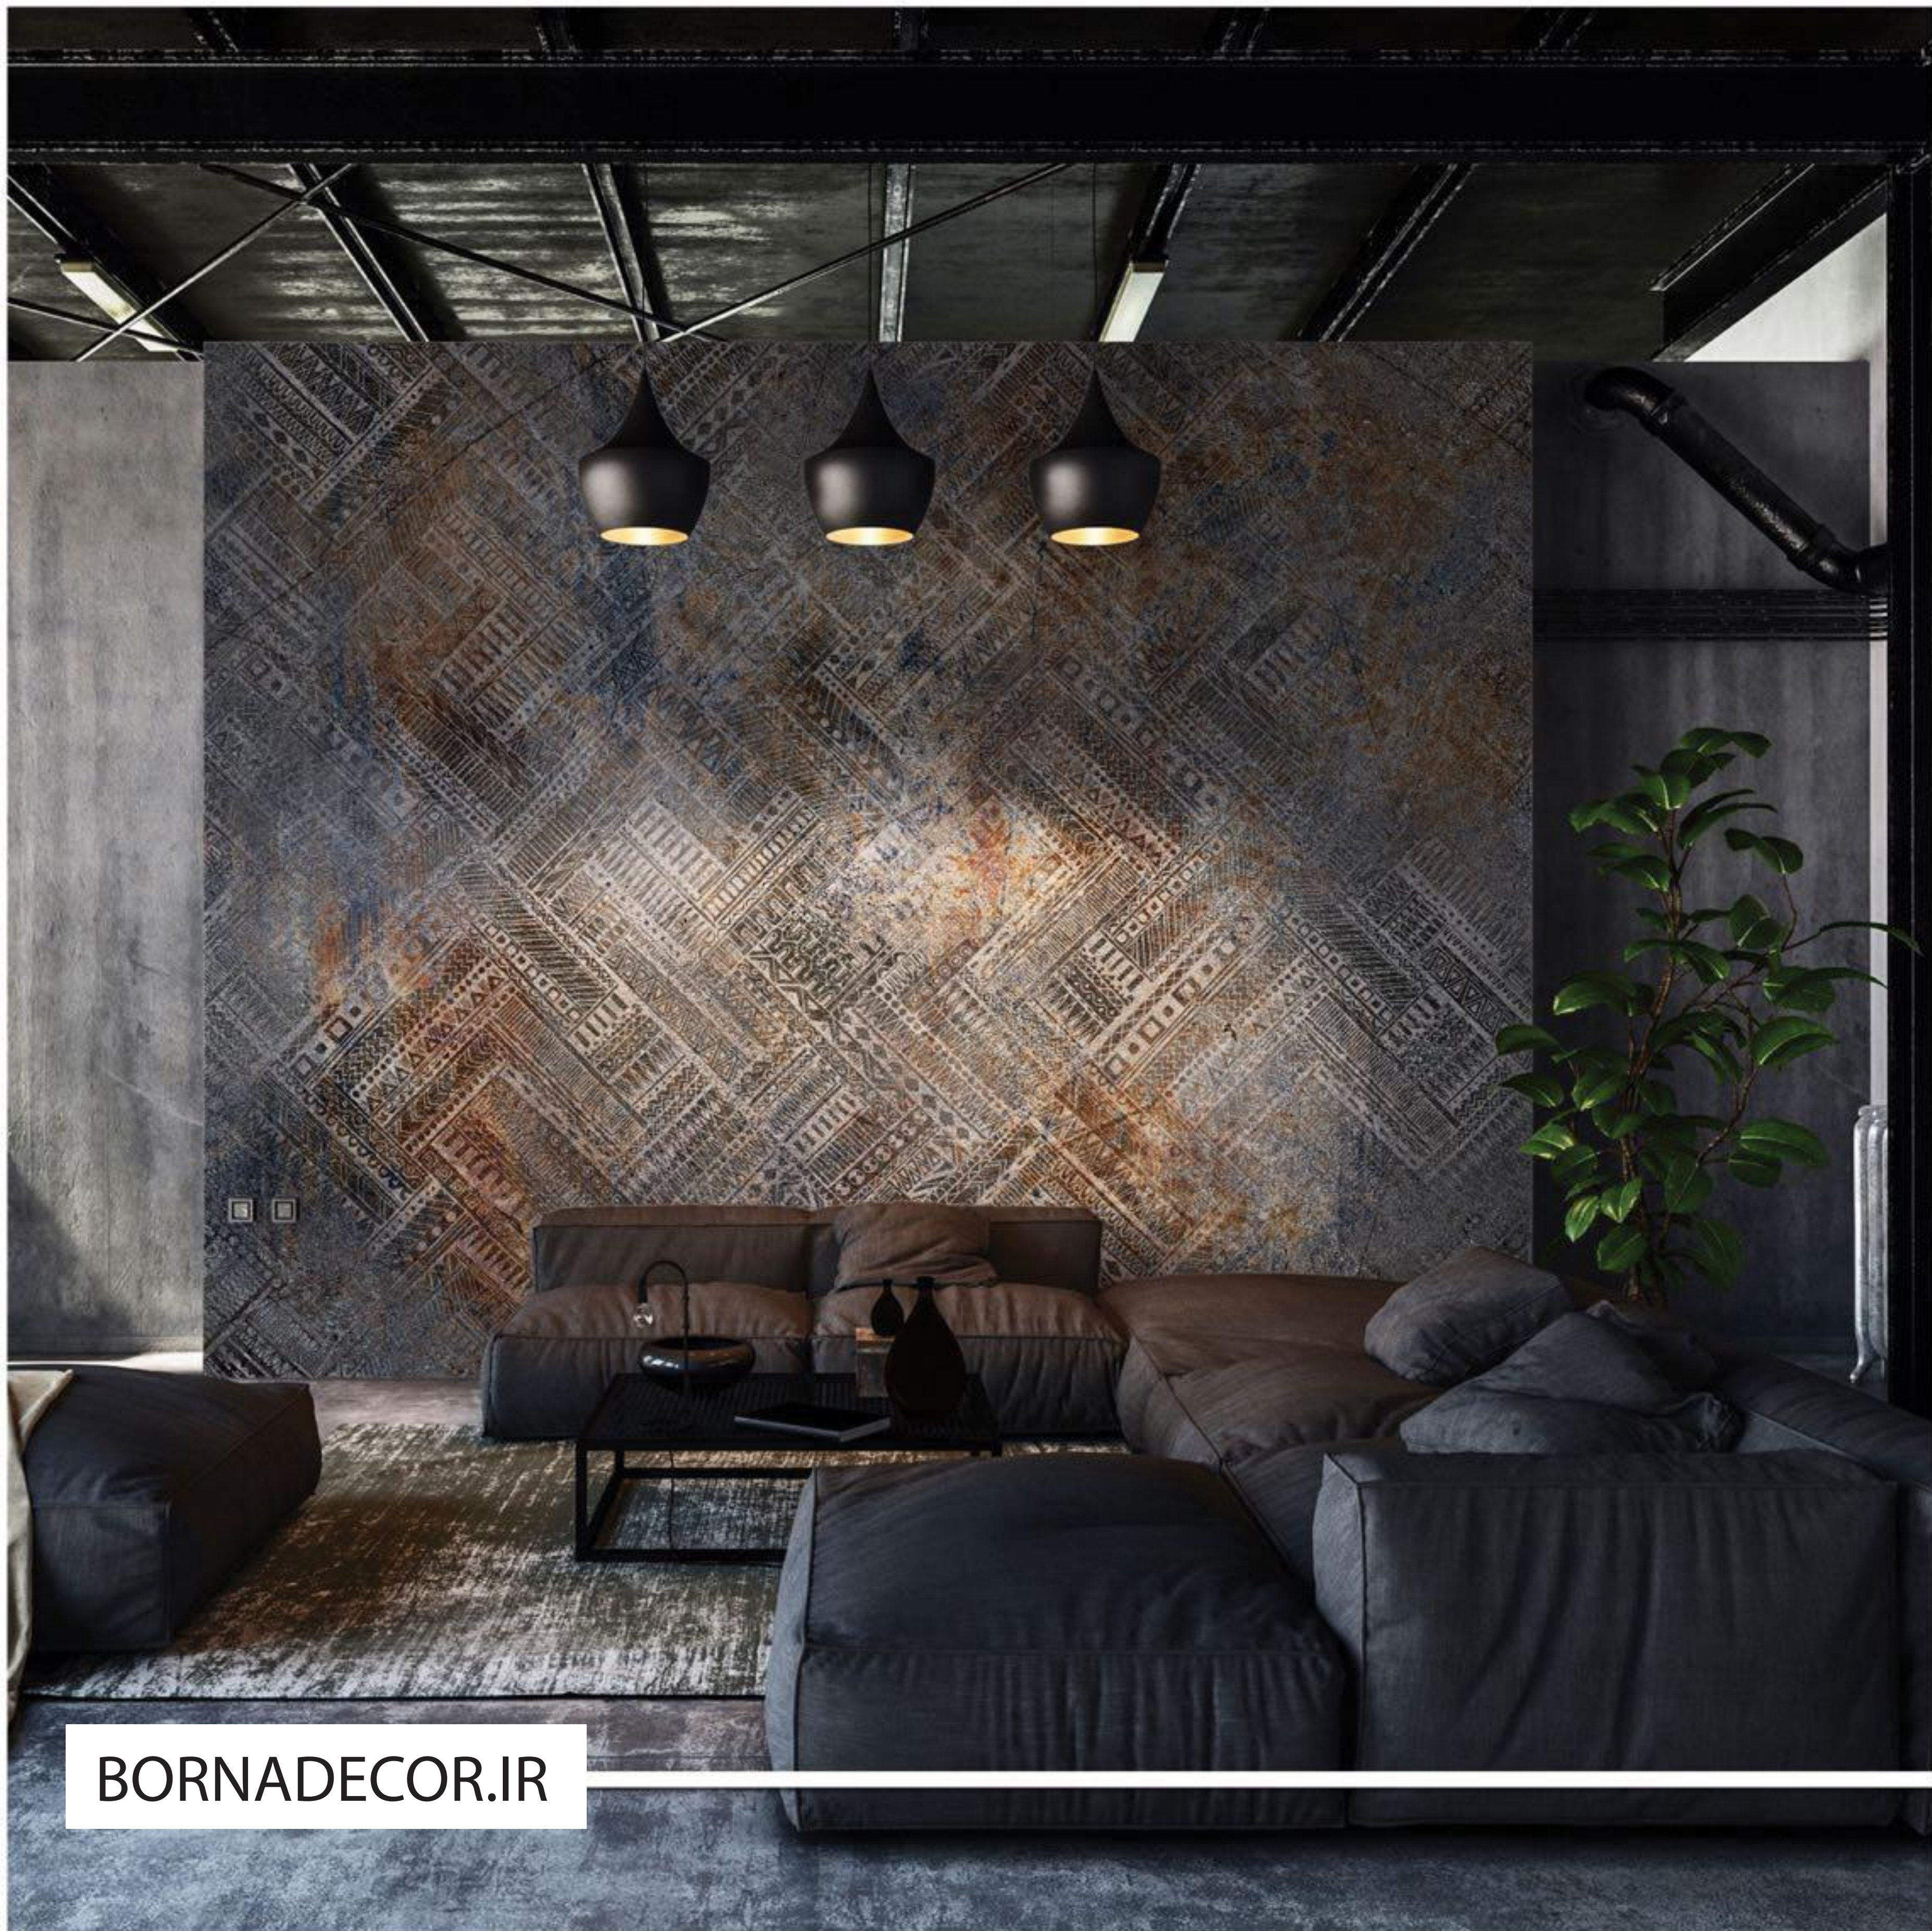

BORNADECOR.IR