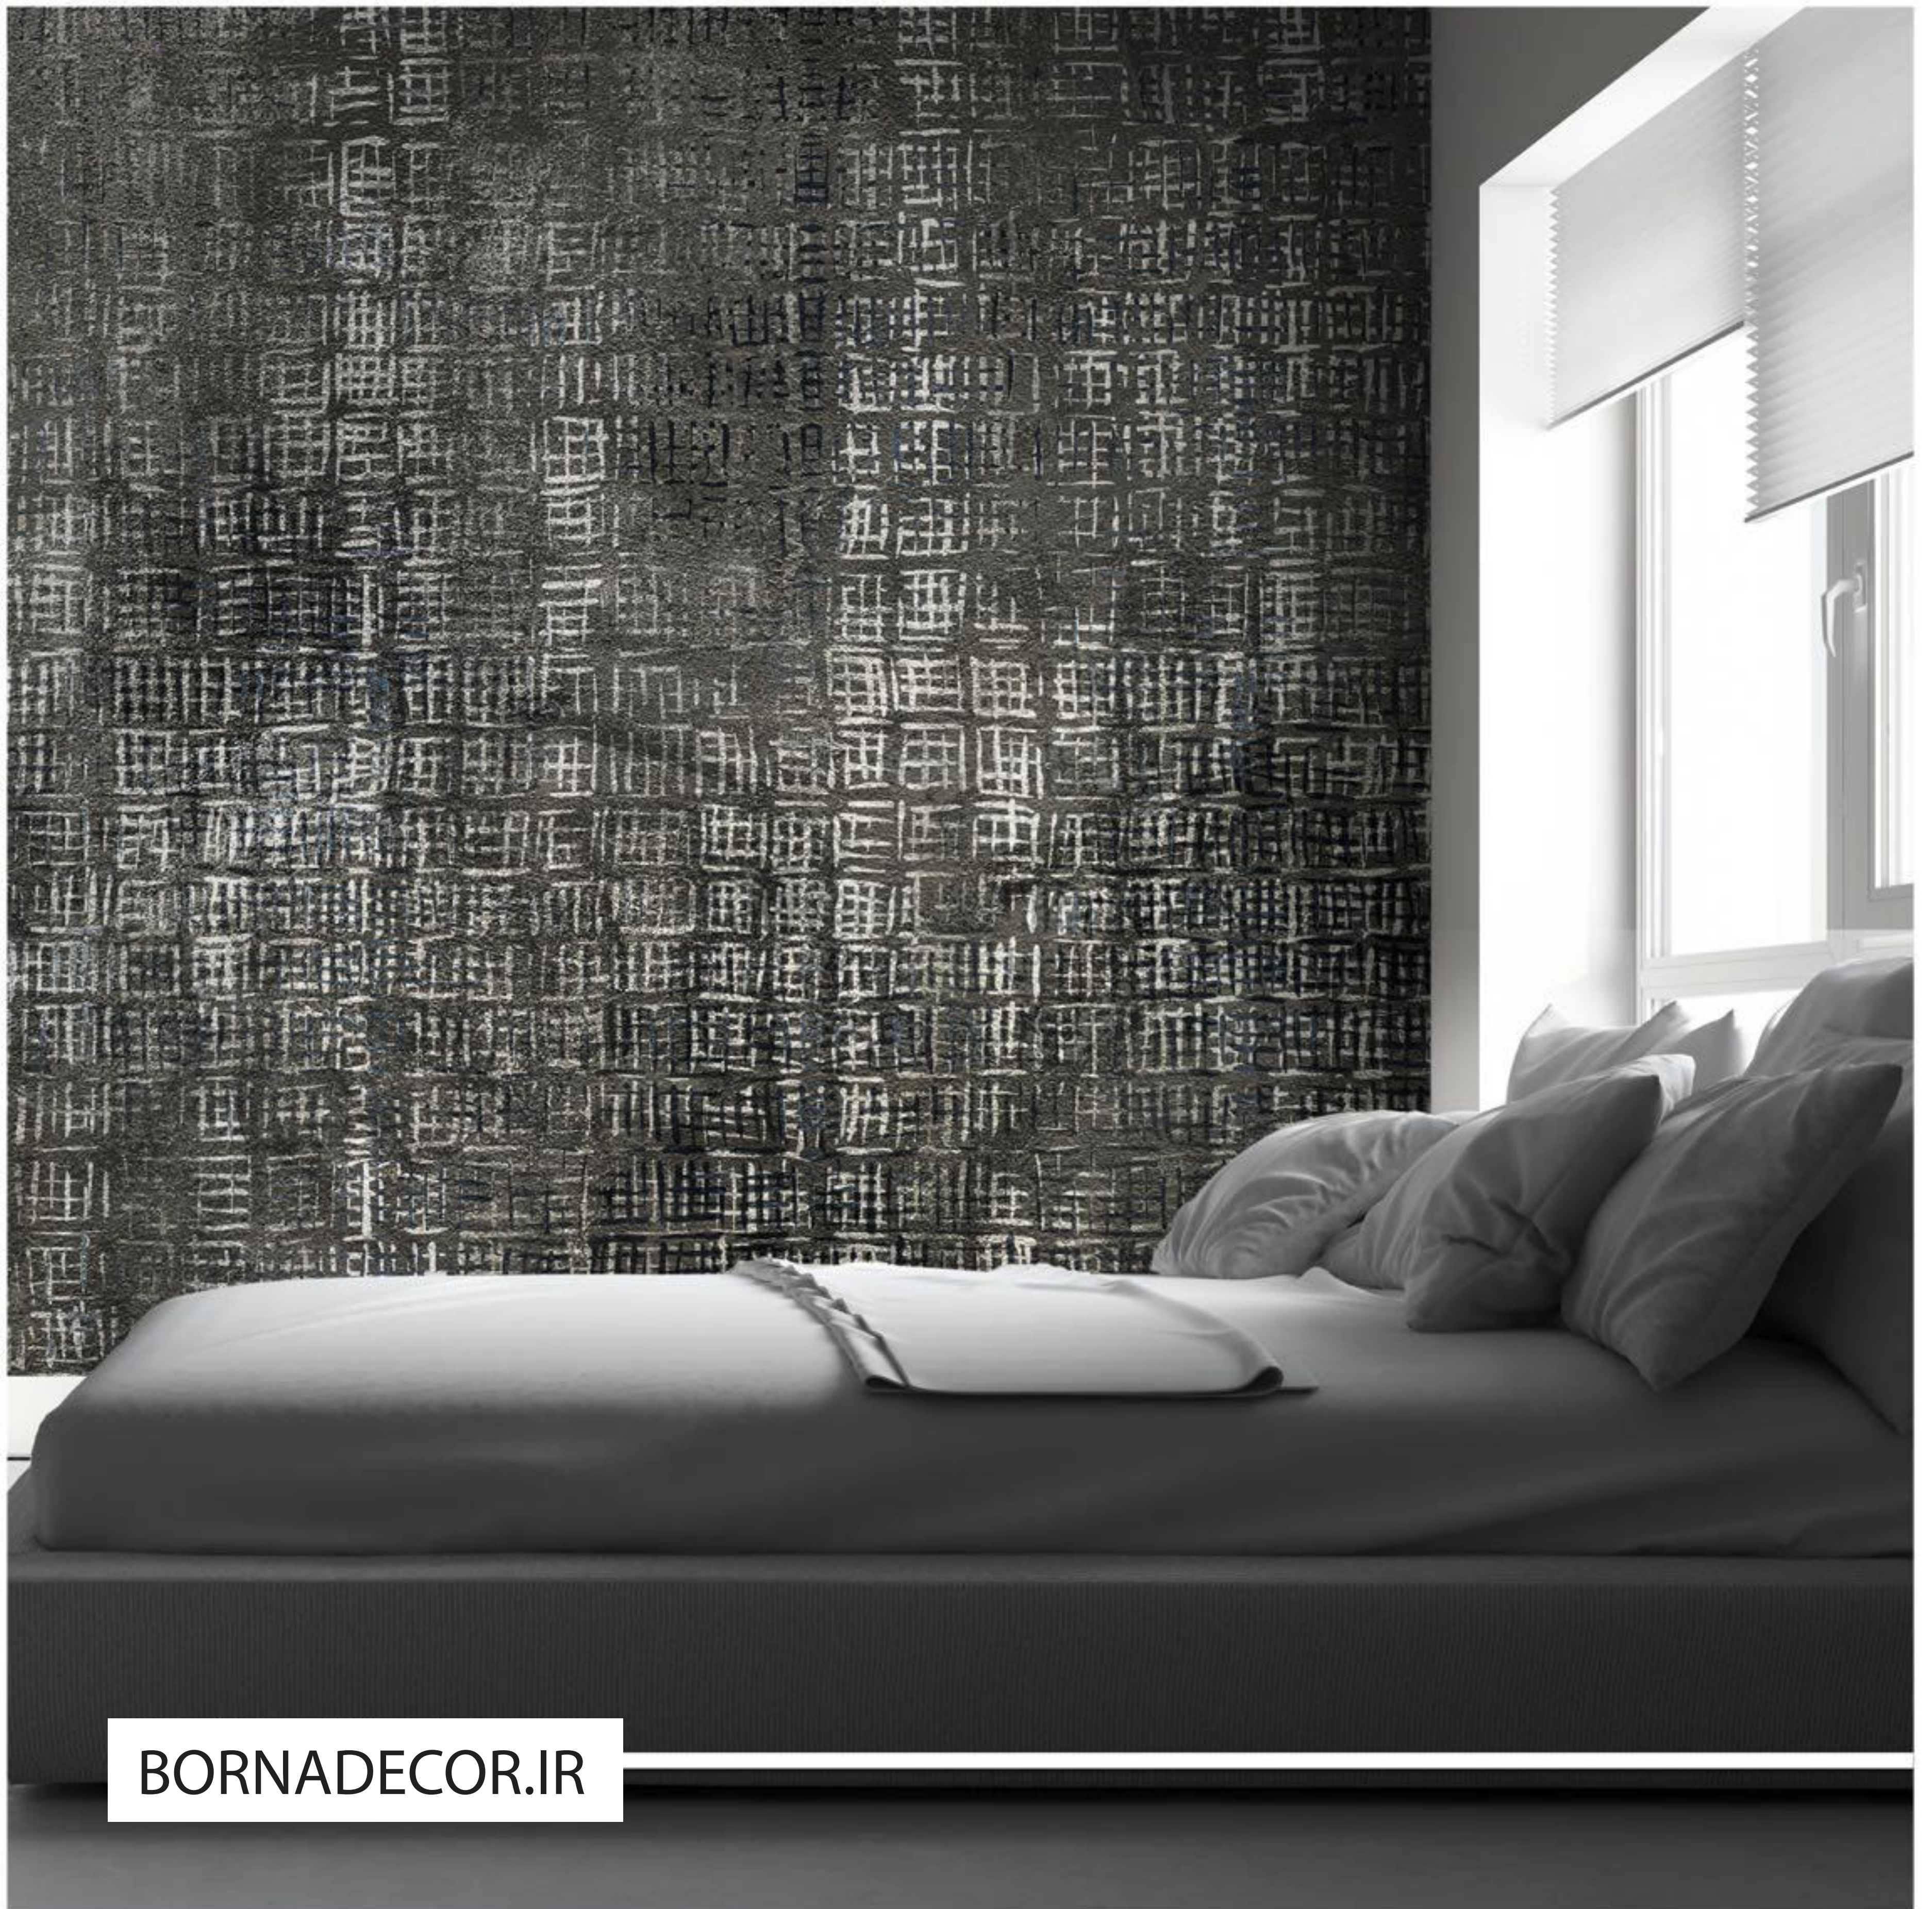

BORNADECOR.IR