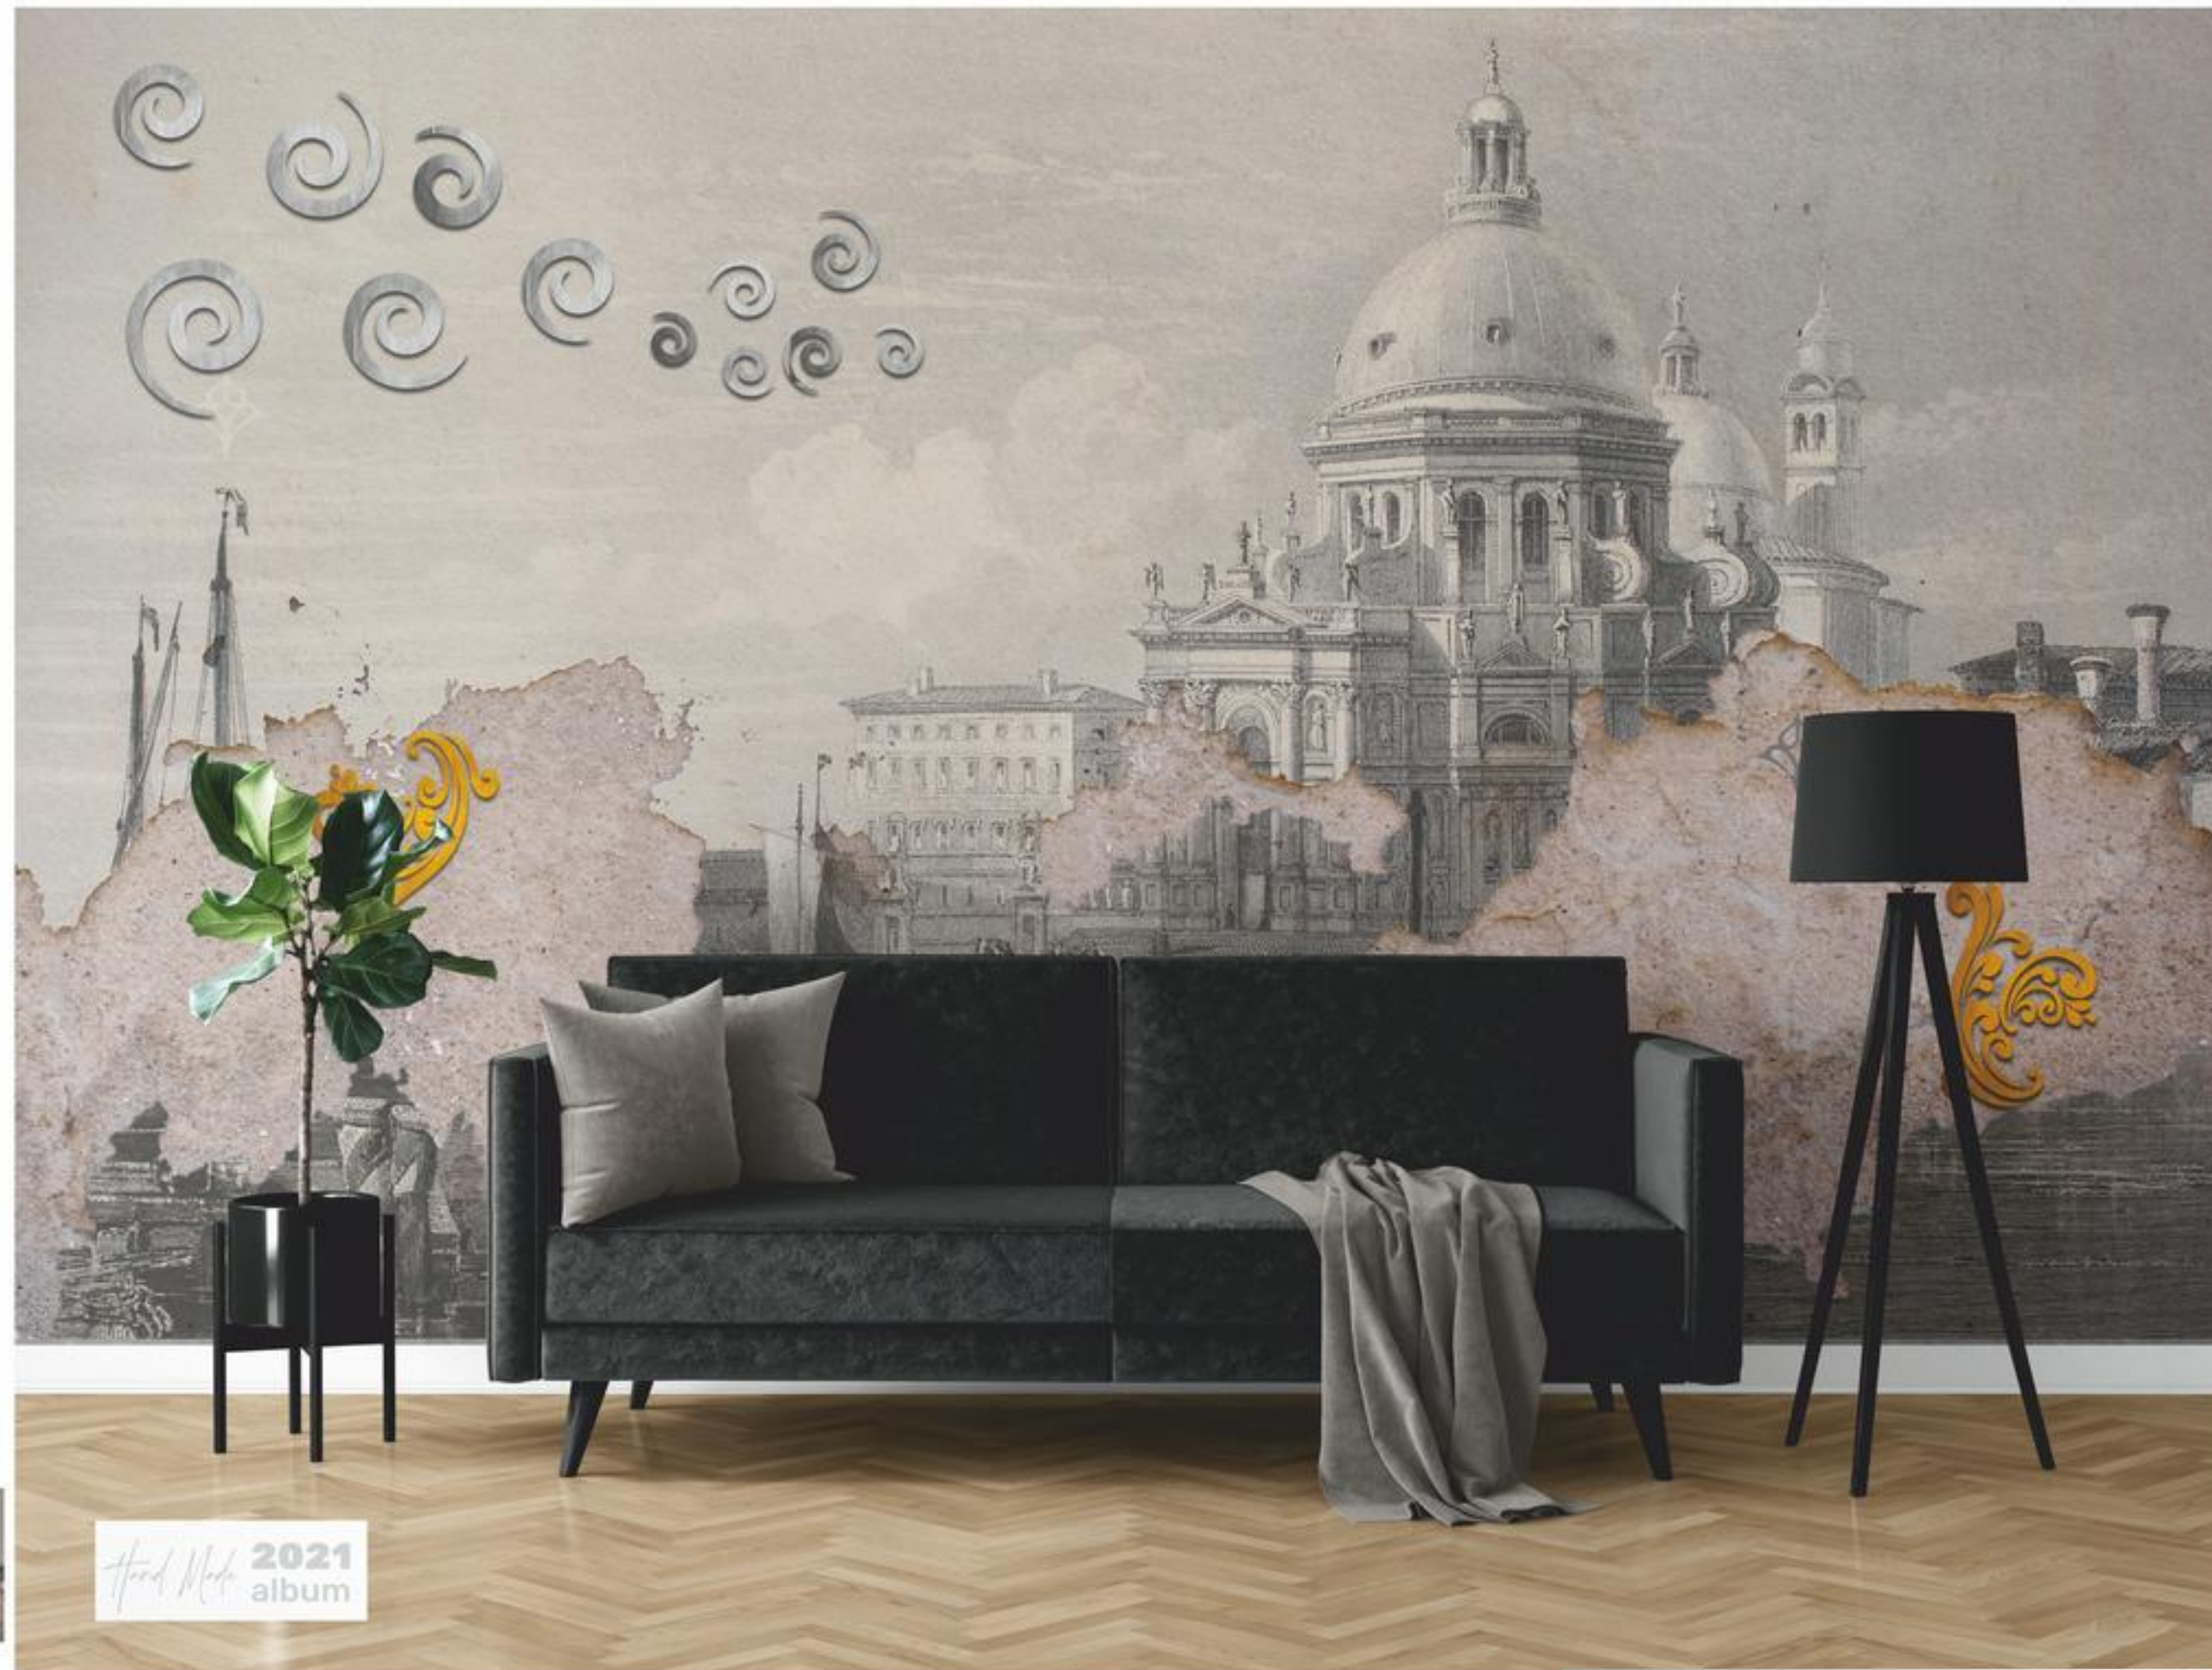

SIZE :315*270 CM

SIZE :360*270 CM

SIZE :405*275 CM

SIZE :432*275 CM

SIZE :540*275 CM

ITEM NO : R4409

SIZE :216*270 CM

SIZE :315*270 CM