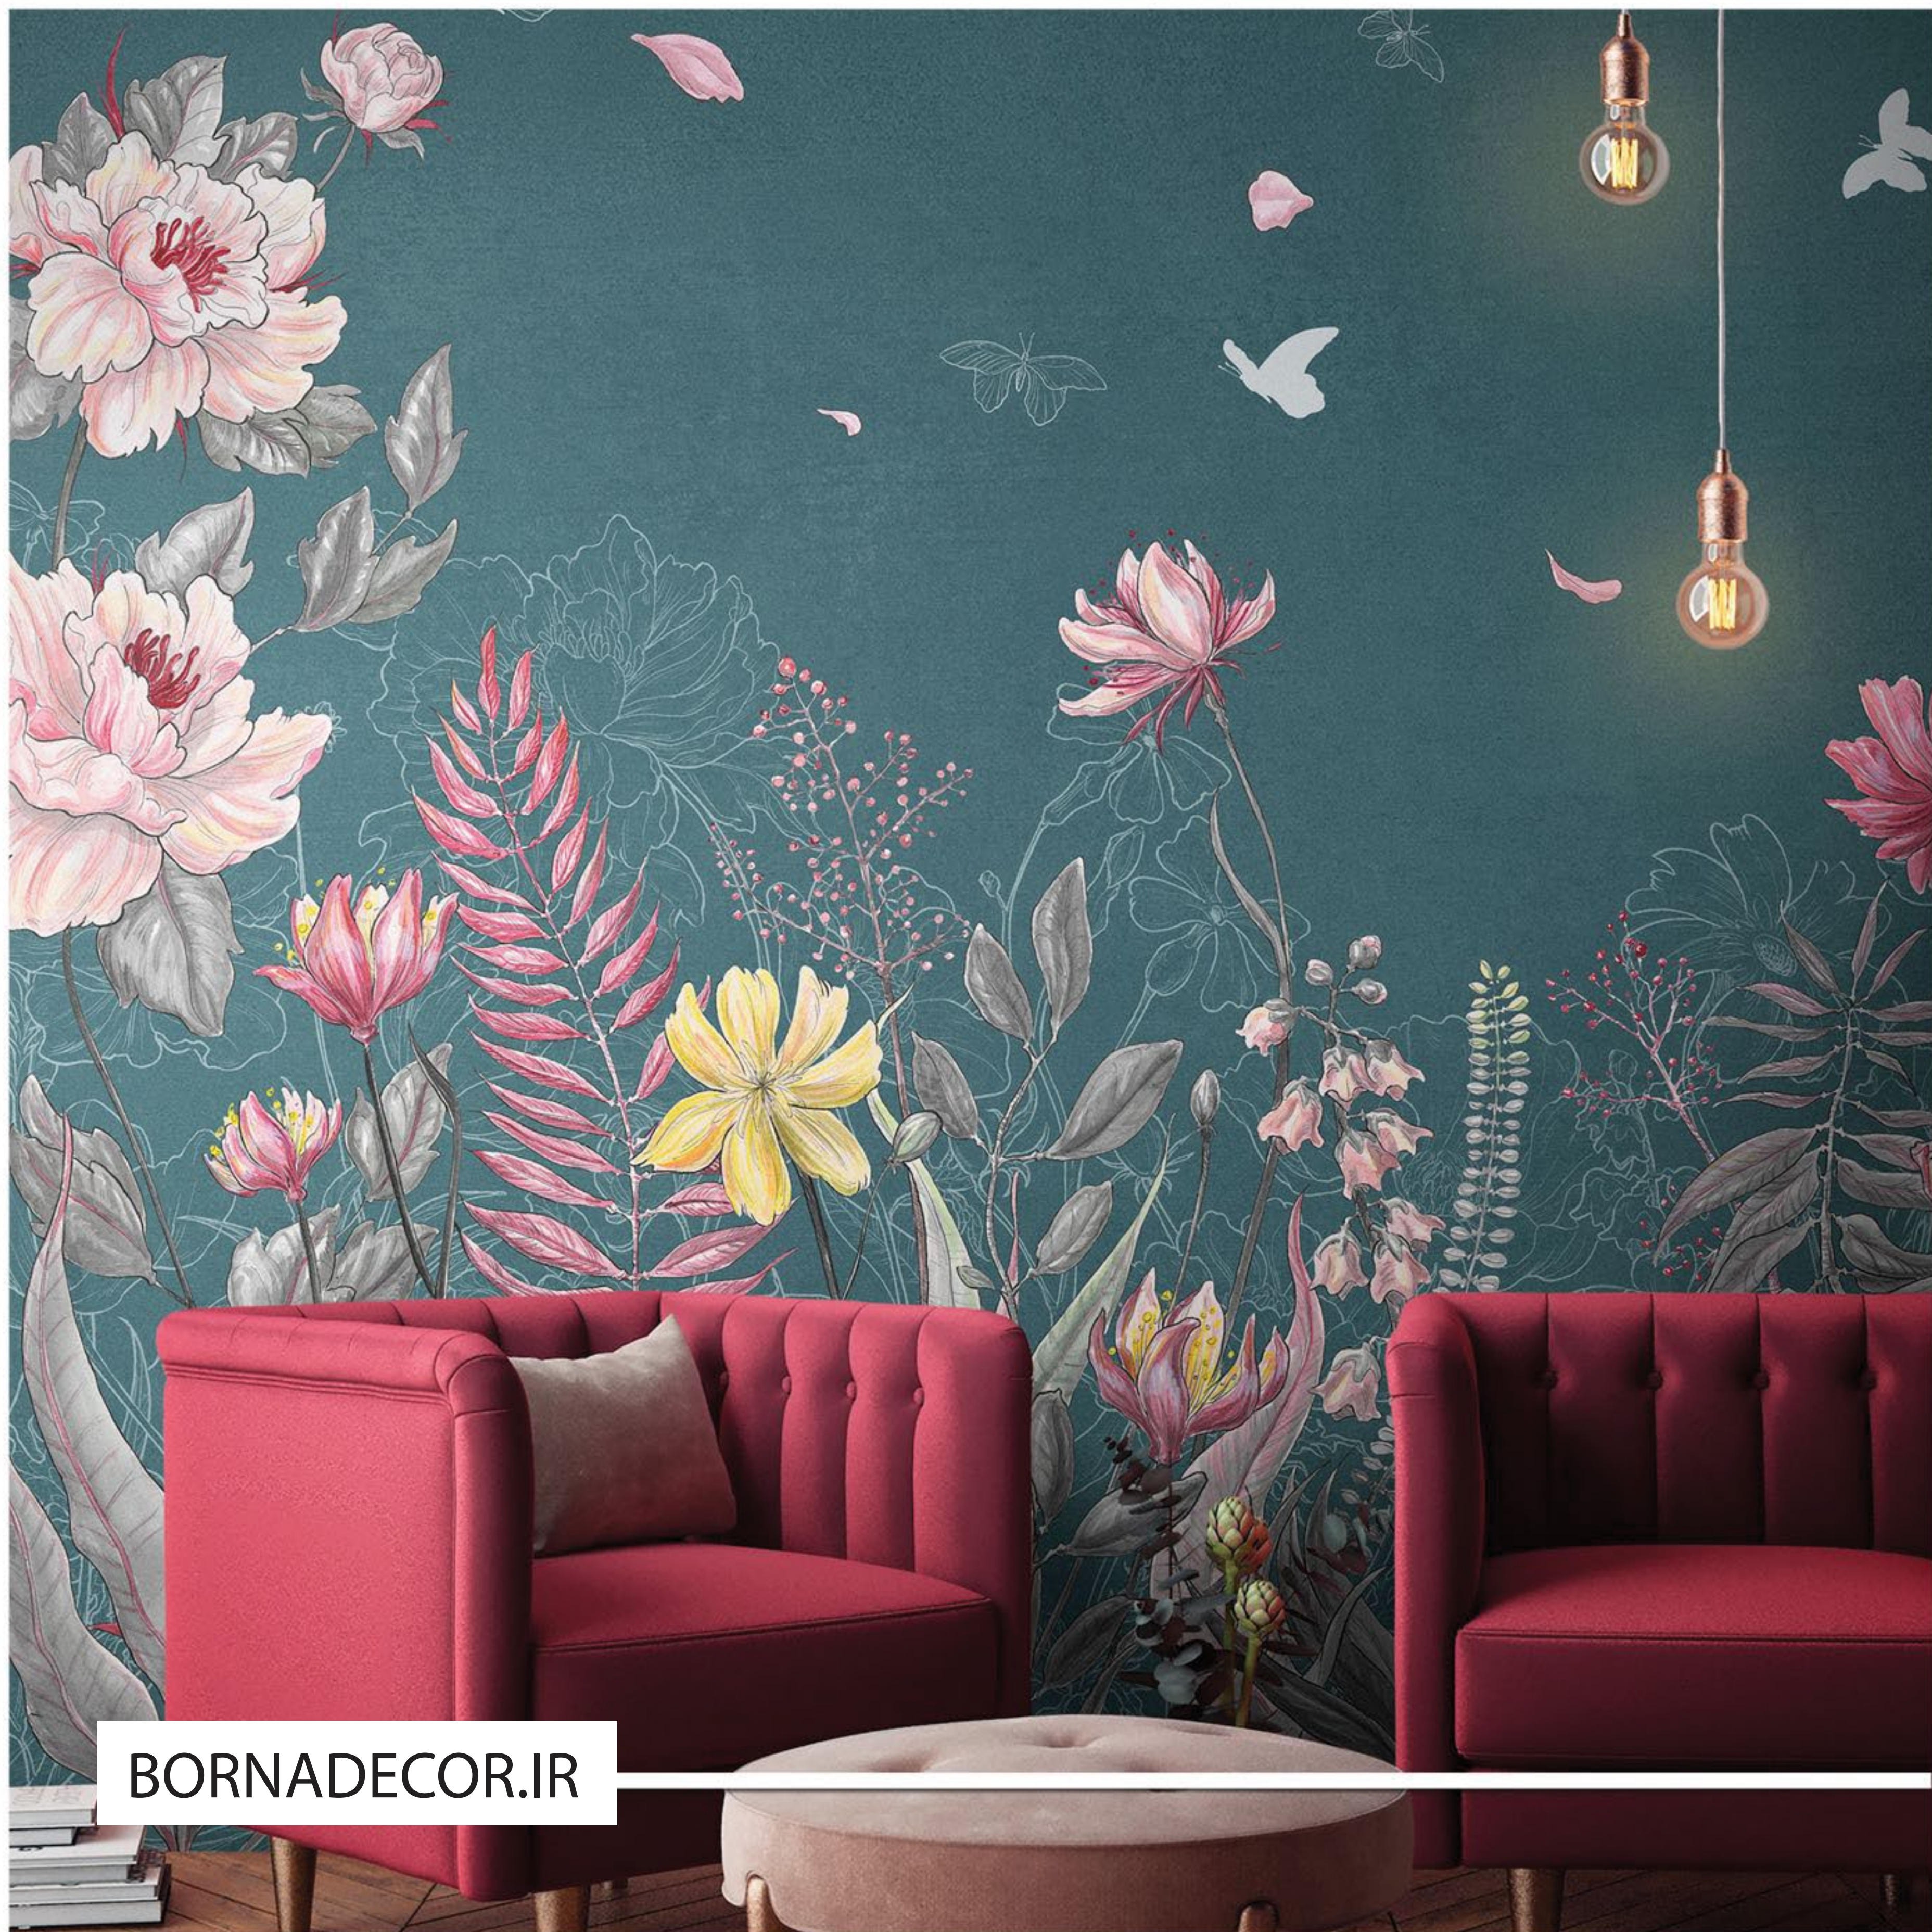

BORNADECOR.IR